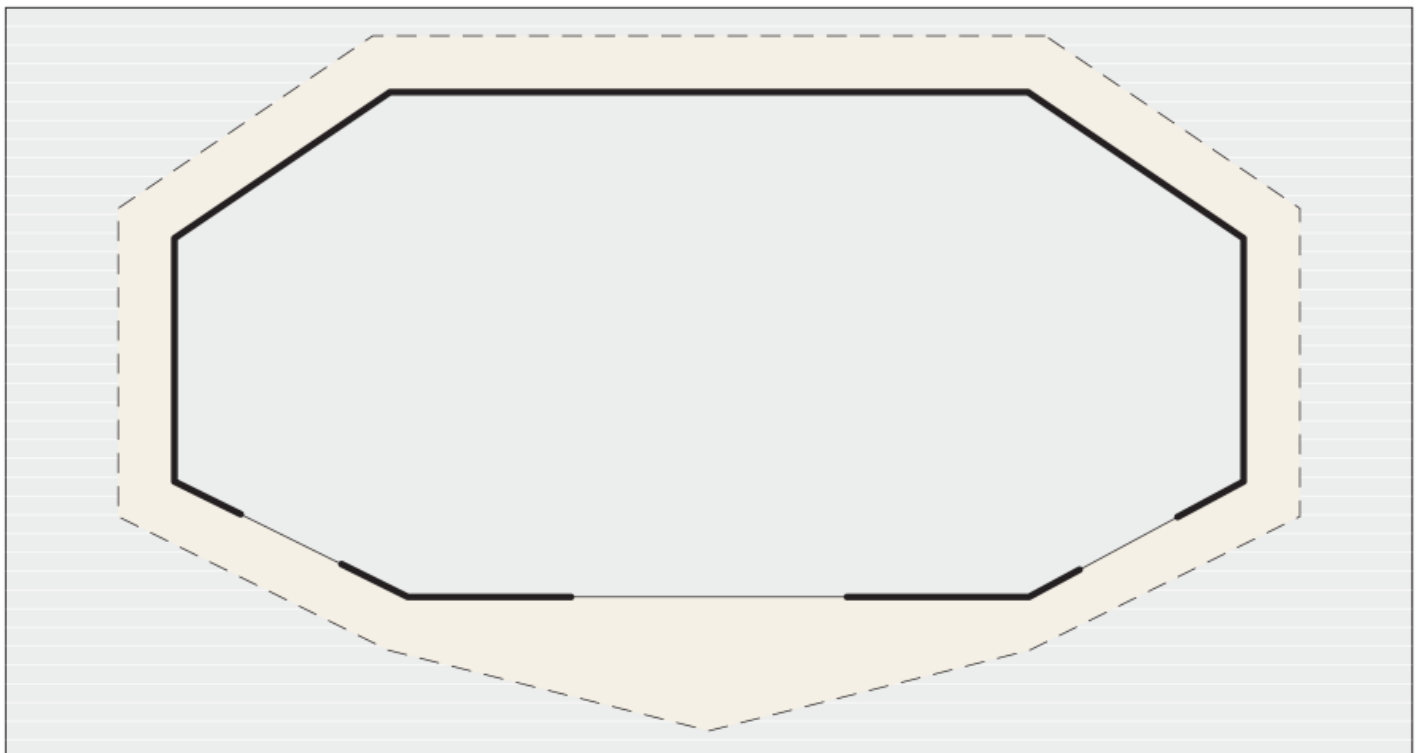

Bell M BASIC

Facade:

Bell M fasada

Layout:

Bell M Basic

A1 GENERAL

Length interior/exterior	3,4/4,3
Width interior/exterior	3,4/5,4
Height interior/exterior	2,15/2,48
Area	19,72
Number of beds	-
Number of bedrooms	-
Number of bathrooms	-
Kitchen	-
Transport length	2,15
Transport width	2,5
Transport height	0,9

Interior canvas TenCate KA46 420g/m2	X
--------------------------------------	---

E1 EXTERIOR EQUIPMENT

Canopy over entrance	X
----------------------	---

Terrace larchwood small	O, 200x100cm
-------------------------	--------------