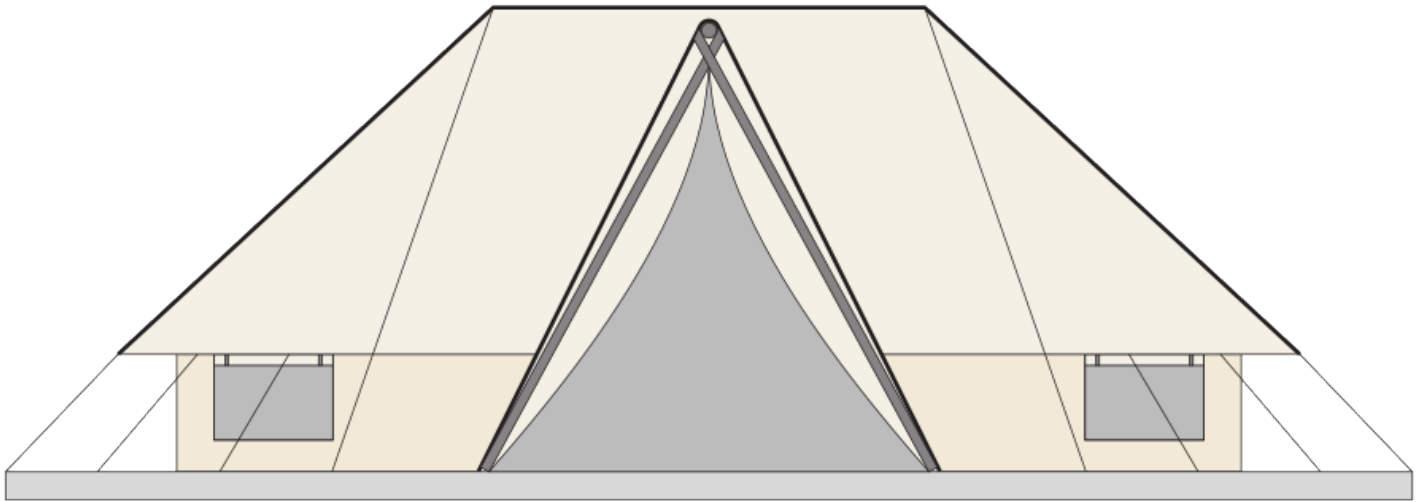

Bell M BASIC

Facade:

Bell M fasada

Layout:

Bell M Basic

A1 GENERAL

Length interior/exterior	3,4/4,3
Width interior/exterior	3,4/5,4
Height interior/exterior	2,15/2,48
Area	19,72
Number of beds	-
Number of bedrooms	-
Number of bathrooms	-
Kitchen	-
Transport length	2,15
Transport width	2,5
Transport height	0,9

B1 CHASSIS

Leveling Feet	O, 1-2%
Anchoring Kit - Steel rod	O
Anchoring Kit - Steel ancor	O

B2 FLOOR

Carpet	O
Pinewood boards floor	X
Larchwood boards floor	O

B3 EXTERIOR WALLS

Construction poles Pinewood KVH 60 x 100	X
Roof canvas TenCate Solair KA46 420g/m2	X
Roof canvas TenCate Campshield FR1 420g/m2 (FR)	O
Interior canvas TenCate Cotton KD24 340g/m2	O
Interior canvas TenCate Campshield FR2 290g/m2 (FR)	O
Window with mosquito net	X
Front entrance opening section on zipper	X
Mosquito net for entrance opening	X
Pad lock system	O
Master key for pad lock system	O
Winter cover	O