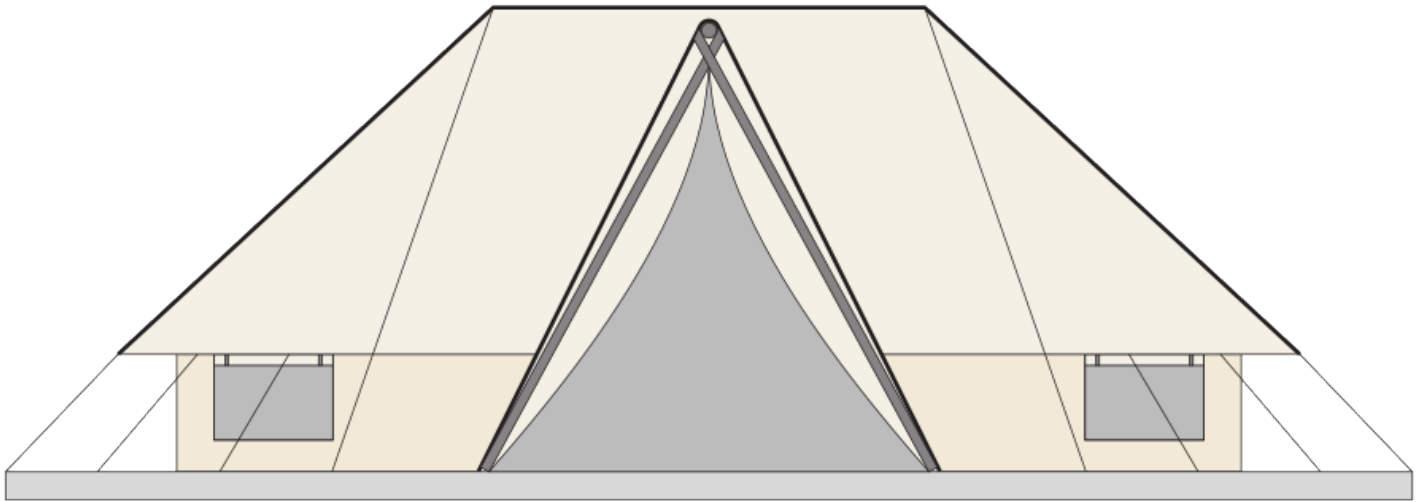

Bell M COMFORT

Facade:

Bell M fasada

Layout:

Bell M Comfort

A1 GENERAL

Length interior/exterior	3,4/4,3
Width interior/exterior	3,4/5,4
Height interior/exterior	2,15/2,48
Area	7,82
Number of beds	4
Number of bedrooms	1
Number of bathrooms	-
Kitchen	-
Transport length	2,15
Transport width	2,5
Transport height	0,9

B1 CHASSIS

Leveling Feet	O, 1-2%
Anchoring Kit - Steel rod	O
Anchoring Kit - Steel ancor	O

B2 FLOOR

Carpet	O
Pinewood boards floor	X
Larchwood boards floor	O

B3 EXTERIOR WALLS

Construction poles Pinewood KVH 60 x 100	X
Roof canvas TenCate Solair KA46 420g/m2	X
Roof canvas TenCate Campshield FR1 420g/m2 (FR)	O
Interior canvas TenCate Cotton KD24 340g/m2	O
Interior canvas TenCate Campshield FR2 290g/m2 (FR)	O
Window with mosquito net	X
Front entrance opening section on zipper	X
Mosquito net for entrance opening	X
Pad lock system	O
Master key for pad lock system	O
Winter cover	O