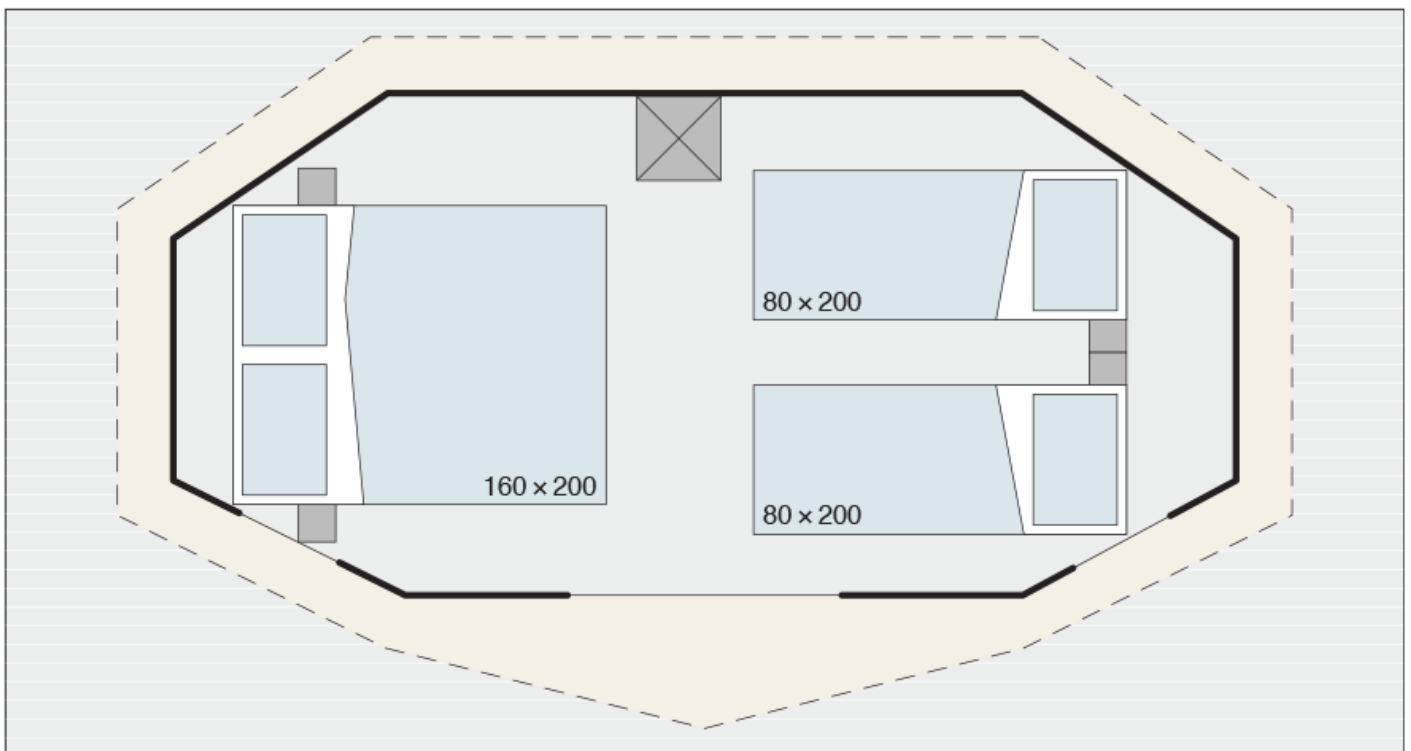

Bell M COMFORT

Facade:

Bell M fasada

Layout:

Bell M Comfort

A1 GENERAL

Length interior/exterior	3,4/4,3
Width interior/exterior	3,4/5,4
Height interior/exterior	2,15/2,48
Area	7,82
Number of beds	4
Number of bedrooms	1
Number of bathrooms	-
Kitchen	-
Transport length	2,15
Transport width	2,5
Transport height	0,9

Interior canvas TenCate KA46 420g/m2	X
--------------------------------------	---

C0 INTERIOR

Furnishing Decor	TENT
Mosquito net for beds	O

C3 MASTER BEDROOM

Double bed with slatted bed base	160 x 200		X
Foam mattresses (25 kg/m2)			X
Topper for mattresses			O
Bedside tables			X