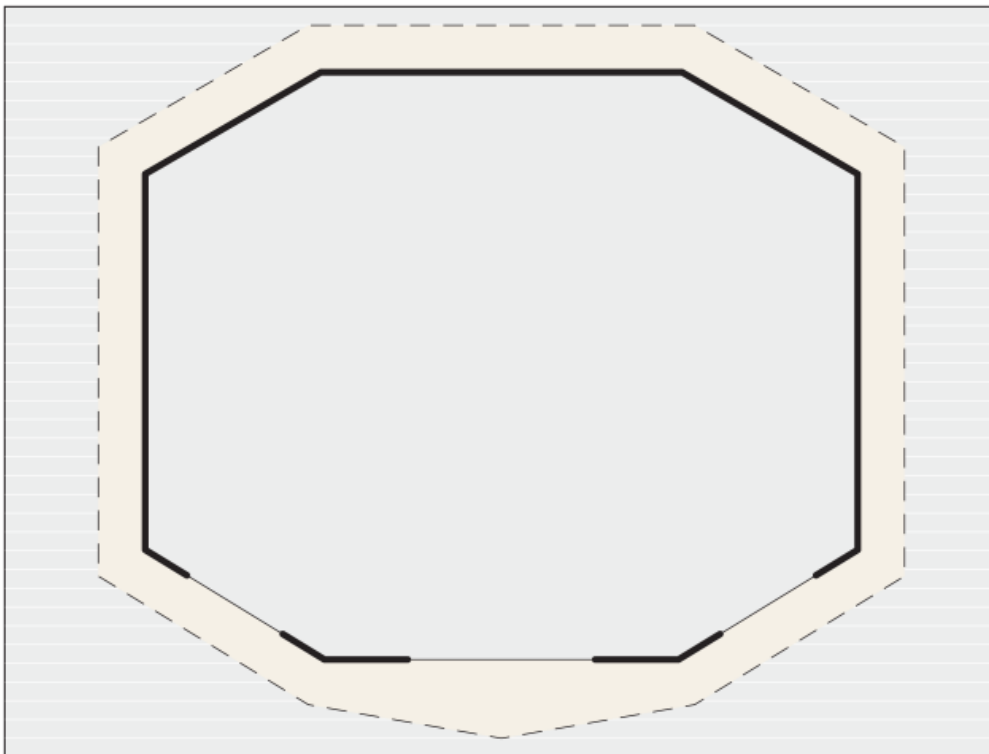

Bell S BASIC

Facade:

Bell S fasada

Layout:

Bell S Basic

A1 GENERAL

Length interior/exterior	2,3/4,3
Width interior/exterior	3,4/5,4
Height interior/exterior	2,15/2,48
Area	7,82
Number of beds	-
Number of bedrooms	-
Number of bathrooms	-
Kitchen	-
Transport length	2,15
Transport width	1,85
Transport height	0,9

E1 EXTERIOR EQUIPMENT

Canopy over entrance		X
Terrace larchwood small	O, 200x100cm	
Terrace larchwood large	O, 200x185cm	
Lounge furniture with two chairs and coffee table		O
Sun loungers (2 pcs)		O

Legal Notice