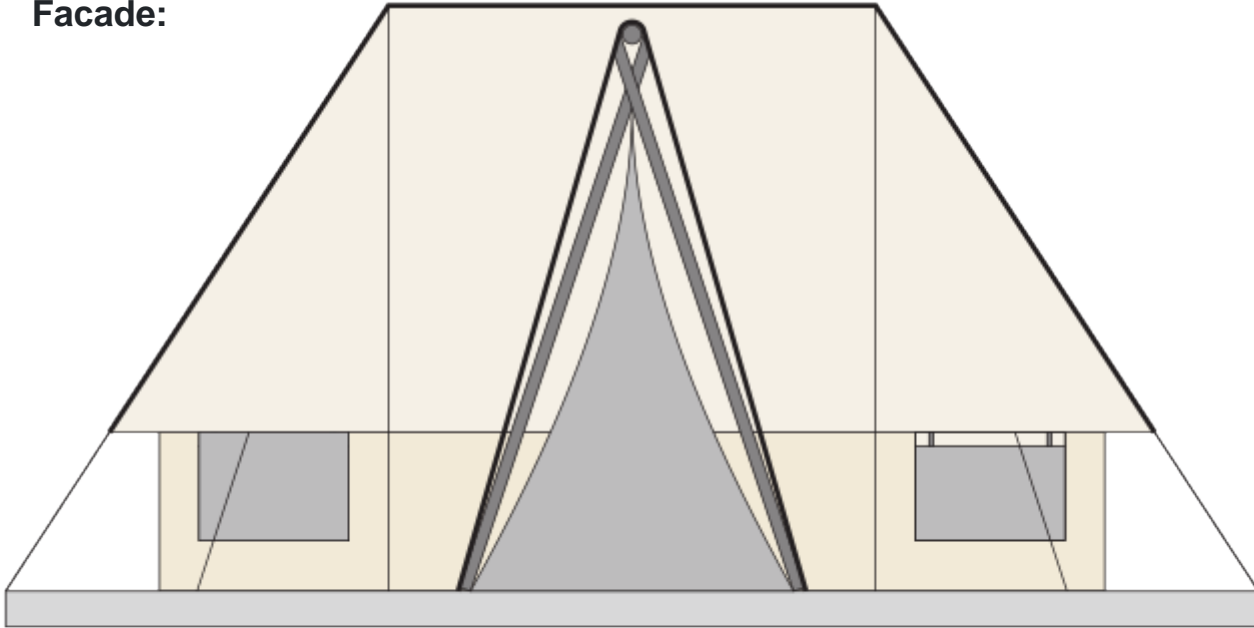

Bell S BASIC

Facade:

Bell S fasada

Layout:

Bell S Basic

A1 GENERAL

Length interior/exterior	2,3/4,3
Width interior/exterior	3,4/5,4
Height interior/exterior	2,15/2,48
Area	7,82
Number of beds	-
Number of bedrooms	-
Number of bathrooms	-
Kitchen	-
Transport length	2,15
Transport width	1,85
Transport height	0,9

B1 CHASSIS

Leveling Feet	O, 1-2%
Anchoring Kit - Steel rod	O
Anchoring Kit - Steel ancor	O

B2 FLOOR

Carpet	O
Pinewood boards floor	X
Larchwood boards floor	O

B3 EXTERIOR WALLS

Construction poles Pinewood KVH 60 x 100	X
Roof canvas TenCate Solair KA46 420g/m2	X
Roof canvas TenCate Campshield FR1 420g/m2 (FR)	O
Interior canvas TenCate Cotton KD24 340g/m2	X
Interior canvas TenCate Campshield FR2 290g/m2 (FR)	O
Window with mosquito net	X
Front entrance opening section on zipper	X
Mosquito net for entrance opening	X
Pad lock system	O
Master key for pad lock system	O
Winter cover	O